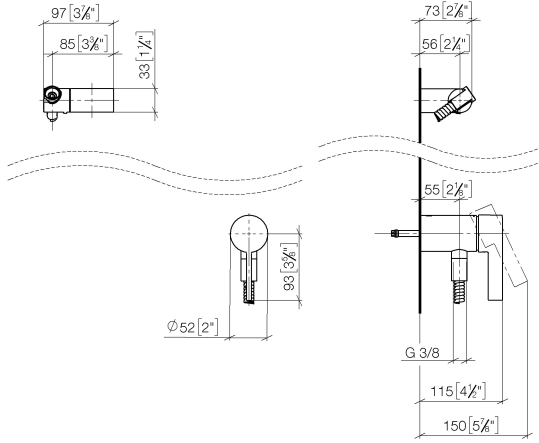

Concealed single-lever mixer with integrated shower connection with hand shower set without hand shower - Chrome

IMO

36 002 970

- metal shower hose 1750mm with integrated anti-twist protection

This article does not include a hand shower!

Required miscellaneous

Concealed wall mounting -

- max. recess depth 105 mm
- min. recess depth 80 mm

35 050 970 90

Required miscellaneous

Hand shower FlowReduce - Chrome

28 016 979-00
0010

Required miscellaneous

28 018 979-00
0010

Concealed single-lever mixer with integrated shower connection with hand shower set without hand shower - Chrome

IMO

36 002 970
mm [inches]

Certificates

Belgaqua_21-025- WRAS_2011027. LGA_29928.
27_1.

36 002 970

Spare parts list

No.	Item Number	Name	Quantity used	Delivery time
1	28 060 970-00	Wall bracket swivel - Chrome	1	10
2	28 322 970-00	Metal shower hose 1/2" x 3/8" x 1750 mm - Chrome	1	2
3	36 050 970-00	Concealed single-lever mixer with integrated shower connection - Chrome	1	10